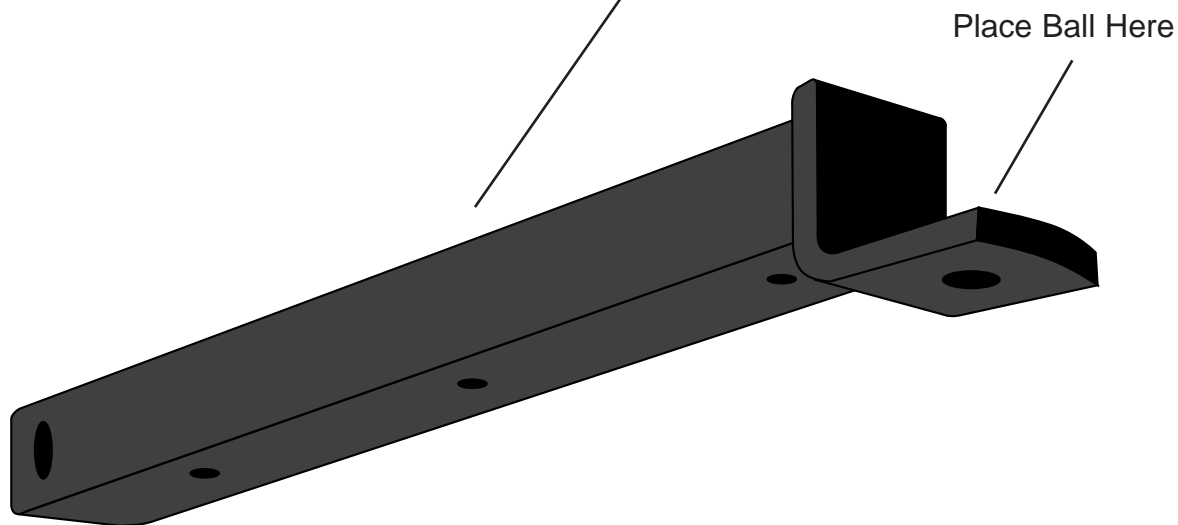

HITCH-HAUL®

2" Tow Bar

Model : HTB

Remove Receiver Bar Tube
and Replace with Receiver Tow
Bar Using the Same Hardware

CAUTION:
Pull Weight 2000 Pounds
Tongue Weight 250 Pounds