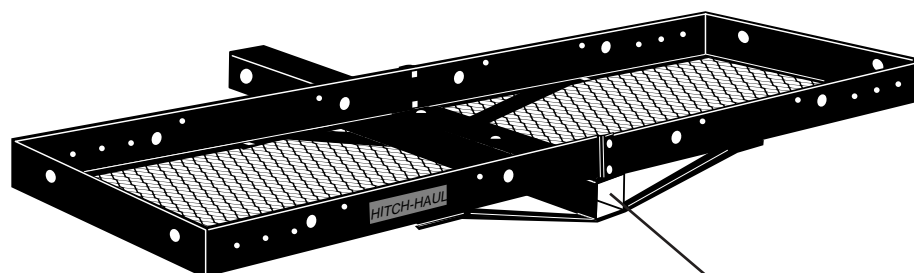

HITCH-HAUL®

2" Tow Bar

Model : HTB

Remove Receiver Bar Tube
and Replace with Receiver Tow
Bar Using the Same Hardware

CAUTION:
Pull Weight 2000 Pounds
Tongue Weight 250 Pounds