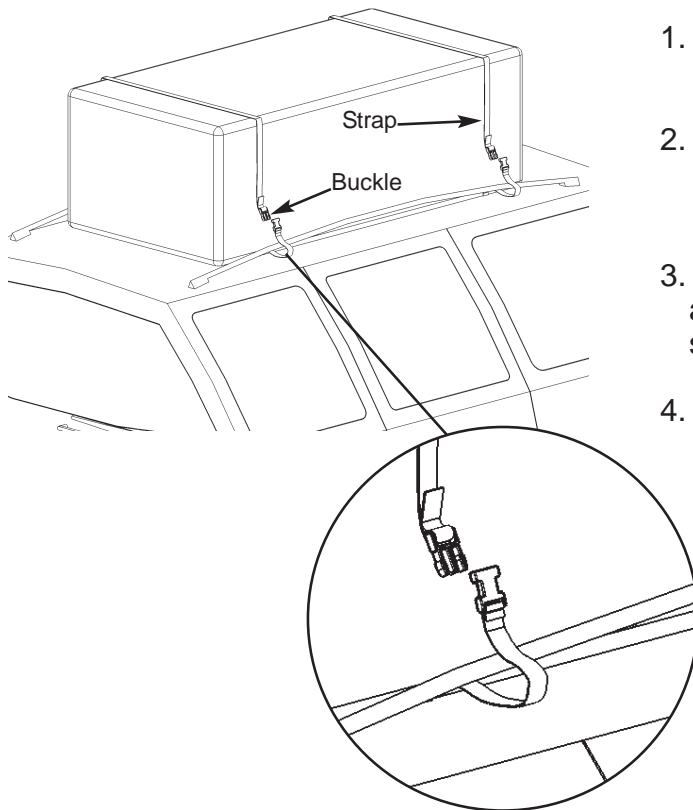

Cargo Bag

by HITCH HAUL®

Instructions

1. Place cargo bag onto HITCH-HAUL® platform with open side of the bag up.
2. To secure cargo bag to HITCH-HAUL® use four attached straps, two on each side of bag. Insert T-Clip through hole in HITCH-HAUL® frame and release. T-Clip will not pull back through holes when straps are tightened.
3. To remove the bag, loosen straps and complete Step 2 in reverse.

Model 11000106

Manual Code: 988070031 070319

Distributed By:
Masterbuilt Outdoor Products
450 Brown Ave.
Columbus, GA 31906
Customer Service 1-800-489-1581
www.masterbuilt.com

Expandable Rooftop Cargo Bag

by HITCH HAUL®

Instructions

1. To expand bag, locate zipper around back of bag (opposite side of lid opening) and unzip.
2. Carefully place bag on vehicle rooftop between luggage rails with open side of bag up and attachment straps next to rails.
3. Attach straps by wrapping around luggage rails and fasten to buckle on cargo bag as shown. Pull strap to secure bag to vehicle.
4. To remove bag, release strap buckles and carefully remove from cartop. Be sure to empty bag before lifting off of vehicle.